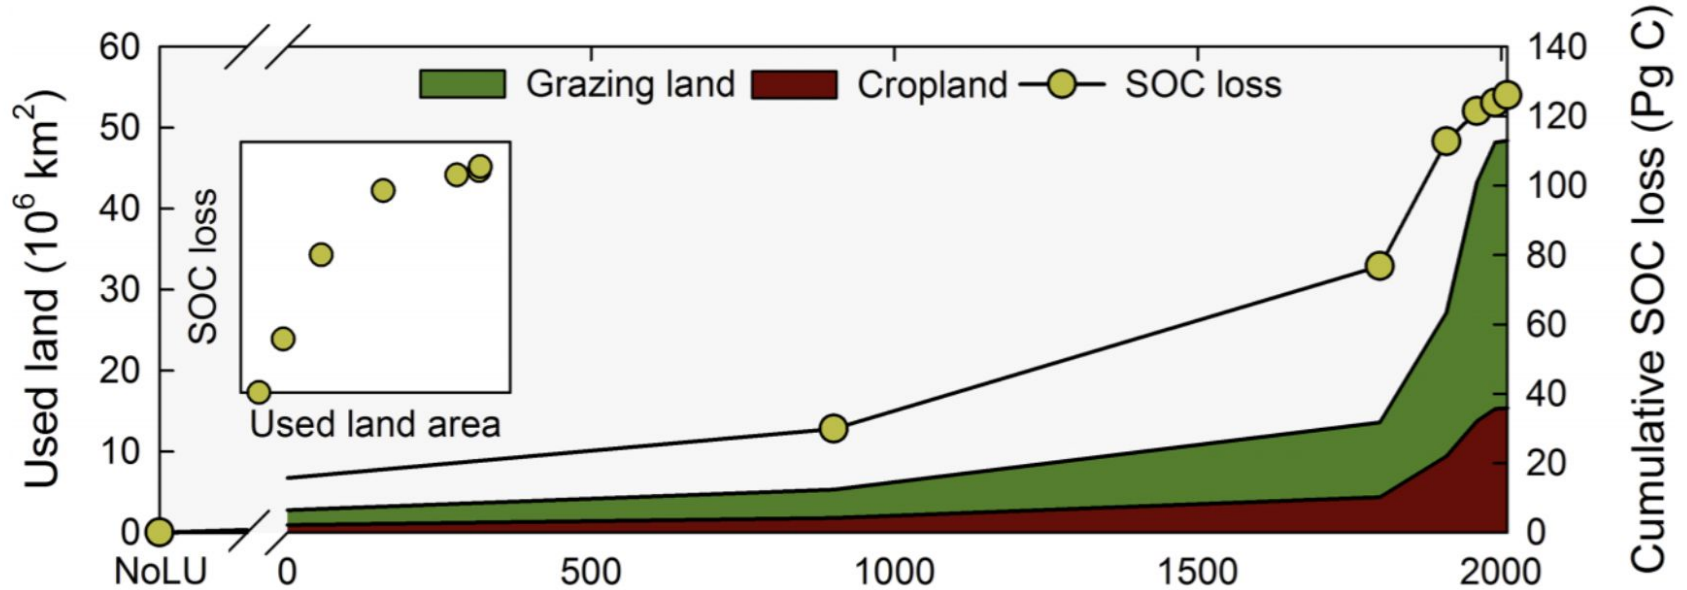

@15:32

@15:42

Civilian Conservation Corps—US, 1933-1943

@17:33

- Over 3,000,000 employed by the CCC to work on restoration efforts
- Planted 2.3 Billion trees
- Revegetated 1 trillion sq yds of gullies
- Restored 600,000 acres of degraded farmlands
- Installed 300,000 check dams
- Built more than 150,000 miles of contour furrows

Example of Successful Landscape-Scale Restoration

Loess Plateau—China (1995—2015)

@18:41

CLIMATE EXTREMES

RESEARCH ARTICLE

Soil carbon debt of 12,000 years of human land use

Jonathan Sanderman, Tomislav Hengl, and Gregory J. Fiske

+ See all authors and affiliations

Net Loss of 133 Gigatons of Soil Carbon over the last 12,000 years---~1/3 of all excess CO₂ in atmosphere

@34:59

Nature-based Solutions: *Biodiversity as Community Development*