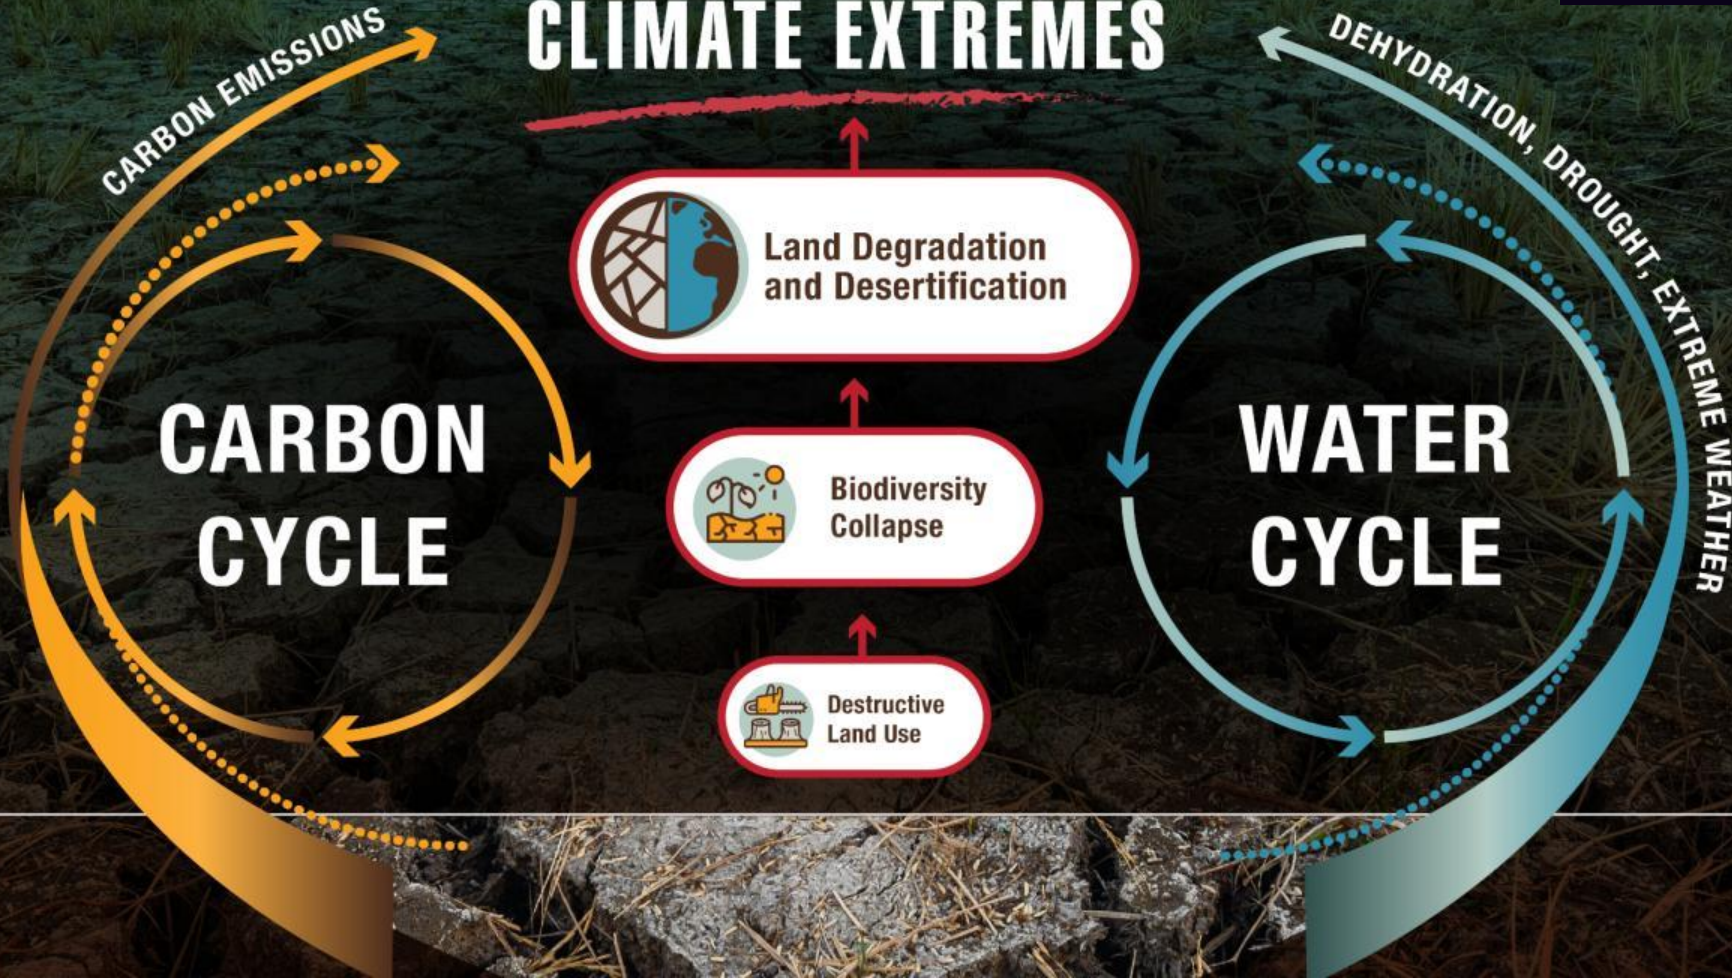

@15:32

@15:42

Civilian Conservation Corps—US, 1933-1943

@17:33

- Over 3,000,000 employed by the CCC to work on restoration efforts
- Planted 2.3 Billion trees
- Revegetated 1 trillion sq yds of gullies
- Restored 600,000 acres of degraded farmlands
- Installed 300,000 check dams
- Built more than 150,000 miles of contour furrows

Example of Successful Landscape-Scale Restoration

Loess Plateau—China (1995—2015)

@18:41

CLIMATE EXTREMES

RESEARCH ARTICLE

Soil carbon debt of 12,000 years of human land use

Jonathan Sanderman, Tomislav Hengl, and Gregory J. Fiske

+ See all authors and affiliations

Net Loss of 133 Gigatons of Soil Carbon over the last 12,000 years---~1/3 of all excess CO₂ in atmosphere

@34:59

Nature-based Solutions: *Biodiversity as Community Development*

**Mastering Water Cycle
Principles: Using
Regenerative Agriculture
to Enhance Soil Moisture
and Improve Local
Weather**

Dr Elizabeth Heilman

Wichita State University
Rengerativewisdom.com

<https://vimeo.com/user121276623/review/1043978858/e7286194e5>